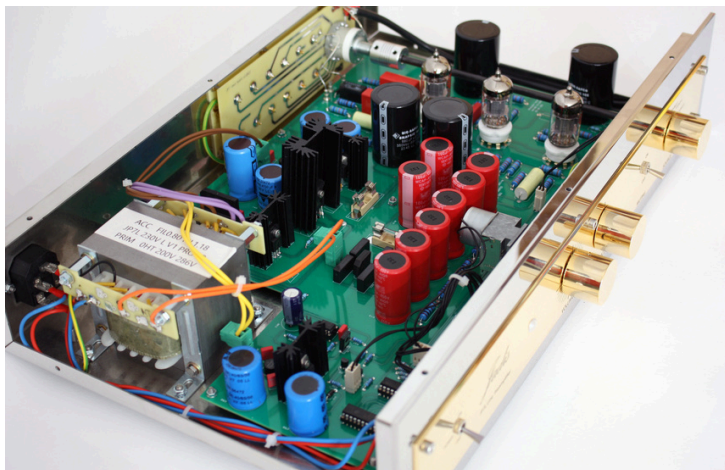

## STEREO LINE PREAMPLIFIER WITH REMOTE CONTROL

Designed to offer essential functions at a reasonable price. This model is equipped with a remote control for greater ease of use.

### TECHNICAL DATA

Gain	25 dB
Input	5 lines
Bandwidth	10Hz to 50KHz @3 dB
Number of blocks	1

Tubes	3 x ECC83
Dimensions	29 x 46 x 10.5 cm
Poids	9 kg
Consumption	25 VA

MADE IN FRANCE

[www.jadis-electronics.com](http://www.jadis-electronics.com)